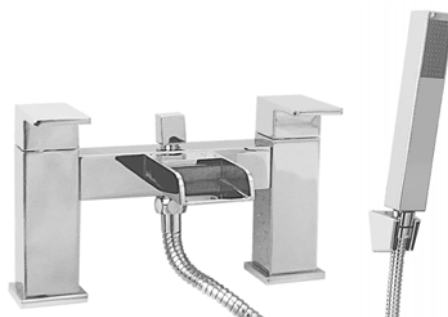

**Bath Shower Mixer & Handset
TRE700**

- 10 Year Guarantee*

£205.00

Minimum Recommended Pressure Of 0.5 bar