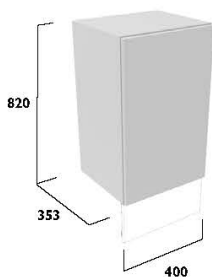

400 Floor Cupboard

With Door Pack & Carcass

- Soft close hinges
- One adjustable shelf
- Reversible door
- A plinth is required for this unit

Finish	Carcass	Code
Calm		
Gloss White	White	T3FC4C.GW
Gloss Light Grey	Graphite	T3FC4C.GLG
Kona	Graphite	T3FC4C.KN
Legacy		
Linen White	Oak	T3FC4L.LW
Metro Grey	Oak	T3FC4L.MG
Matt Dark Grey	Oak	T3FC4L.MDG
		£284.40