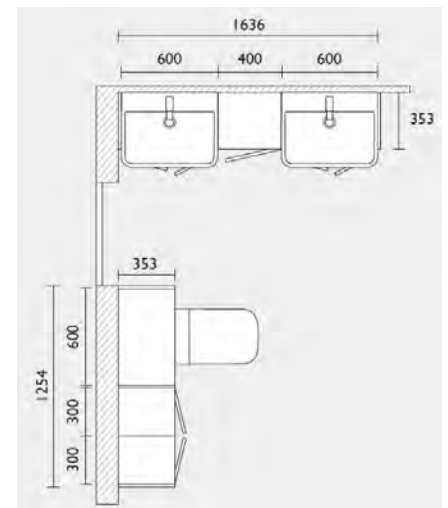

Standard Depth Furniture

- 300 tall floor cupboard x2 (white carcass)
- 600 back to wall WC unit
- Structure wall hung WC & slim seat
- Vortex cistern
- 0.82 wall hung WC frame
- Square flush plate - white
- 600 basin unit x2 (white carcass)
- 400 floor cupboard (white carcass)
- Structure semi-countertop basin x2
- Lucia black handles x9
- Siren basin mixer x2
- Core mirror x2
- Filler/clad-on end panel x3
- Tall filler/clad-on end panels x2
- 1880 & 680 solid surface worktop (grey quartz)
- 1500 plinth

Wall Cabinets
300 / 600