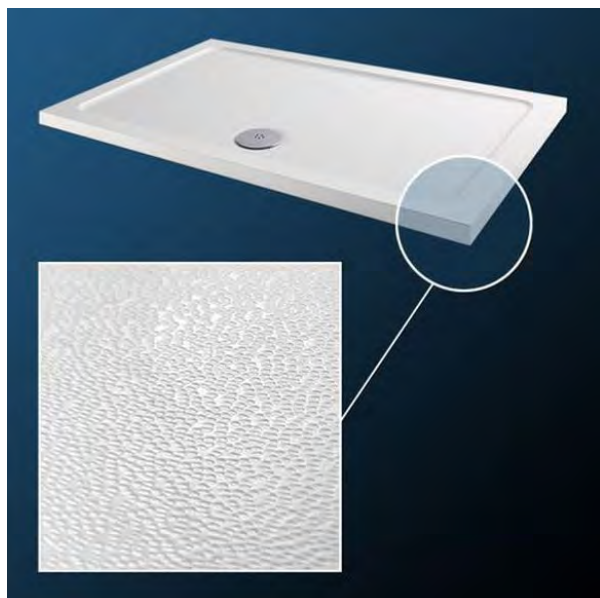

Waterproof Seal

	Inc VAT
Classi Seal 2.0 Metre	£30.00
Classi Seal 2.5 Metre	£37.00
Classi Seal 3.2 Metre	£47.00
Classi Seal 4.0 Metre	£59.00

Elements Anti-Slip Shower Trays

The Anti Slip Elements tray lends itself to the latest bathroom trends and achieves all the benefits of a solid cast stone tray. The new Anti-Slip surface is easy to maintain and provides a safer, stable showering experience. Ease of installation is achieved with a contoured underside for leg location.