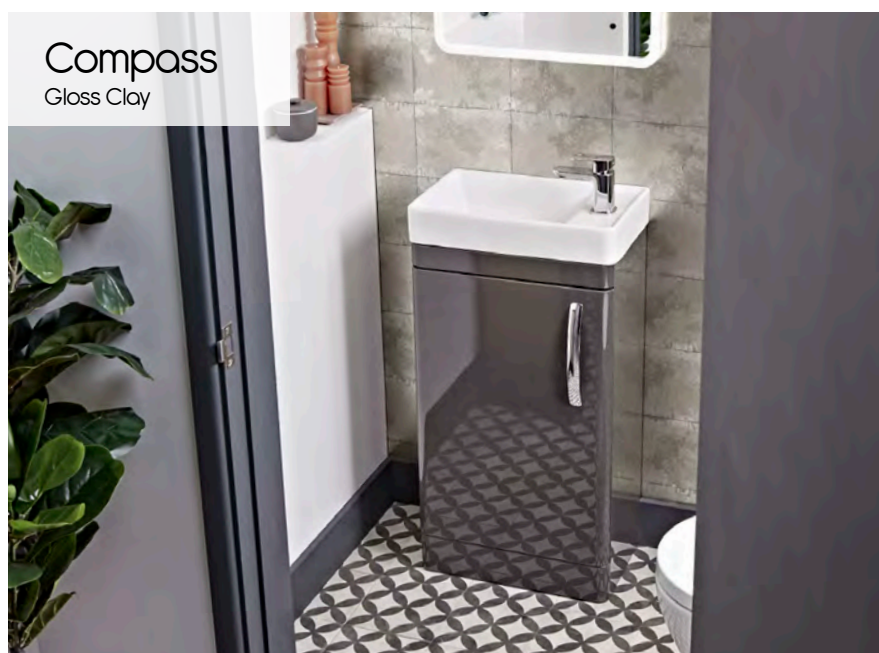

Bathroom Furniture

TAVISTOCK

Compass

10 Year Warranty

Compass
White

Gloss White
Finish Option

Gloss Light Grey
Finish Option

Gloss Clay
Finish Option