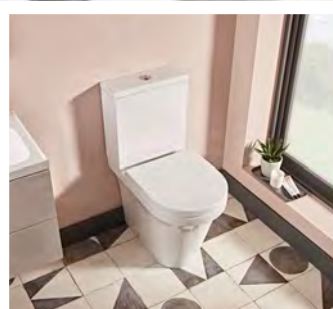

365 x 365 x 505mm

£75.00

Ceramic Round Freestanding Bowl

420 x 420 x 175mm

£125.00

Saturn Sanitaryware Comes With A **20 Year Guarantee**

Aerial

**Comfort Height, Open Back
Close Coupled WC Pan, Cistern
& Soft Close Toilet Seat**