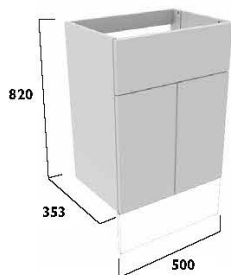

Standard Depth Units

500 Basin Unit

With Fascia/Door Pack & Carcass

- Fascia to be cut on site to suit sanitaryware
- One adjustable shelf
- Soft close hinges
- Removable back panel
- A plinth is required for this unit

Finish	Carcass	Code
Calm		
Gloss White	White	T3SC5C.GW
Gloss Light Grey	Graphite	T3SC5C.GLG
Kona	Graphite	T3SC5C.KN
Legacy		
Linen White	Oak	T3SC5L.LW
Metro Grey	Oak	T3SC5L.MG
Matt Dark Grey	Oak	T3SC5L.MDG
		£324.40

600 Basin Unit

With Fascia/Door Pack & Carcass