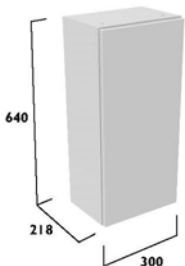

- Soft close hinges
- Reversible door
- Two glass shelves
- Concealed hangers
- Suitable for standard & slim depth units

Finish	Carcass	Code
Calm		
Gloss White	White	TWC3C.GW
Gloss Light Grey	Graphite	TWC3C.GLG
Kona	Graphite	TWC3C.KN
Legacy		
Linen White	Oak	TWC3L.LW
Metro Grey	Oak	TWC3L.MG
Matt Dark Grey	Oak	TWC3L.MDG
		£250.00

600 Wall Cupboard

With Door Pack & Carcass

* Suitable For Standard & Slim Depth Units *