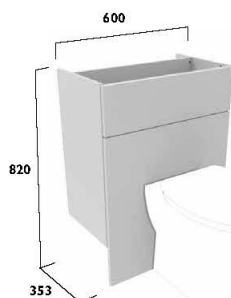

600 Back To Wall Unit

With Fascia Pack & Carcass