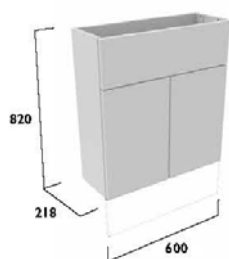

- Fascia to be cut on site to suit sanitaryware
- One adjustable shelf
- Soft close hinges
- Removable back panel
- A plinth is required for this unit

Finish	Carcass	Code
Calm		
Gloss White	White	T2SC6C.GW
Gloss Light Grey	Graphite	T2SC6C.GLG
Kona	Graphite	T2SC6C.KN
Legacy		
Linen White	Oak	T2SC6L.LW
Metro Grey	Oak	T2SC6L.MG
Matt Dark Grey	Oak	T2SC6L.MDG
		£348.50