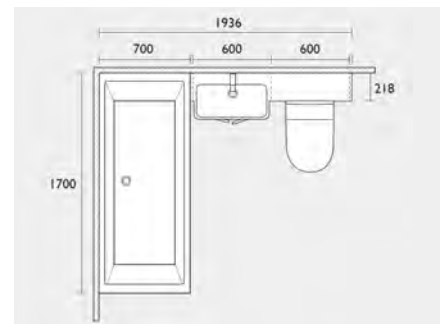

Get The Look

From classic styling to sleek modern lines, Tavistock fitted bathroom furniture has something to suit every taste.

Calm
Kona

Standard Depth Furniture

- 1700 bath panel
- 700 end panel (bath)
- Tier bath shower mixer & handset
- 600 basin unit (graphite carcass)
- Slim depth integrated basin & worktop (left hand)
- 600 back to wall WC unit
- Agenda back to wall WC & seat
- Vortex cistern
- Contactless flush sensor
- Odelia handles x2
- Tier basin mixer
- Aster mirror
- Filler/clad-on end panel x2
- 1500 plinth (worktop & plinth cut to size)