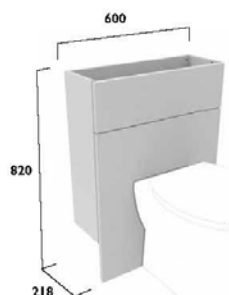

600 Back To Wall Unit

With Fascia Pack & Carcass