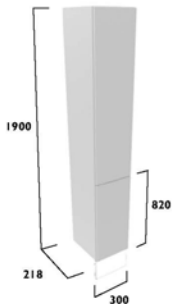

300 Full Height Cupboard

With Door Pack & Carcass

- Soft close hinges
- Two adjustable glass shelves in top section
- One wooden adjustable shelf in base
- A plinth is required for this unit,

Finish	Carcass	Code
Calm		
Gloss White	White	T2FH3C.GW
Gloss Light Grey	Graphite	T2FH3C.GLG
Kona	Graphite	T2FH3C.KN
Legacy		
Linen White	Oak	T2FH3L.LW
Metro Grey	Oak	T2FH3L.MG
Matt Dark Grey	Oak	T2FH3L.MDG
		£520.00