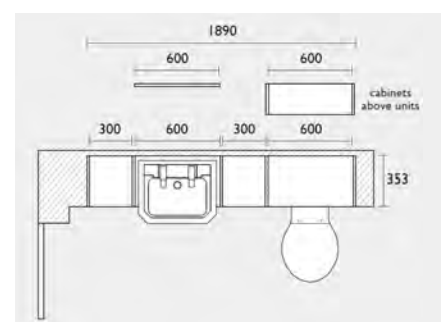

Standard Depth Furniture Run

- 300 floor cupboard x2 (oak carcass)
- 600 basin unit (oak carcass)
- Vitoria semi-countertop basin
- Varsity basin taps
- 600 back to wall WC unit
- Vitoria back to wall WC & white seat
- Vortex cistern
- Traditional dual flush plate
- Clara handles x4
- 600 mirror
- 600mm wall cupboard
- Filler/clad-on end panel x8
- 1280 & 680 solid surface worktop (grey quartz)
- 2000 plinth (worktop & plinth cut to size)