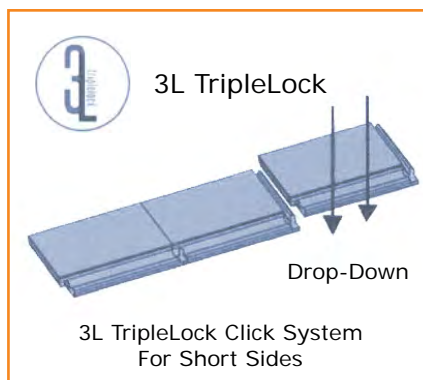

Patented Fitting Systems

3L TripleLock Click System For Short Sides