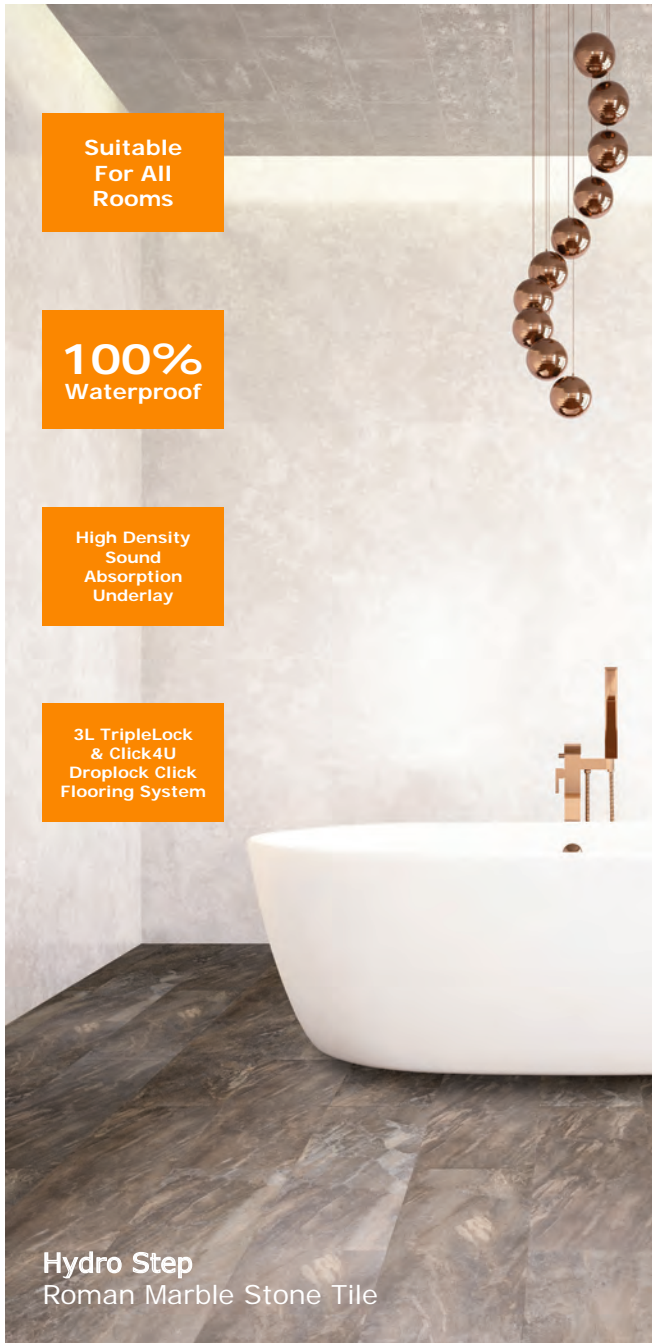

Flooring

Hydro Step

Luxury Rigid SPC Vinyl-Click Flooring

Suitable For All Rooms

100% Waterproof

High Density Sound Absorption Underlay

3L TripleLock & Click4U Droplock Click Flooring System

Hydro Step Roman Marble Stone Tile

Features:

- Compatible With Underfloor Heating
- 100% Virgin IXPE Underlay Pre-attached
- 33/42 For Both Heavy Commercial & Domestic Wear Class
- Micro Bevel Edges
- Deep Embossed Surfaces
- R9 Slip Resistance
- Stain Resistance
- Antistatic Resistance
- CE Certified
- 100% Waterproof
- 30 Years Domestic Warranty
- 10 Years Commercial Warranty
- 100% Recyclable