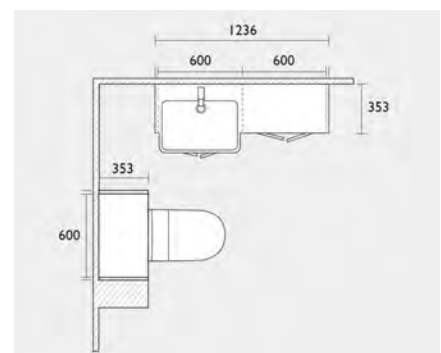

Standard Depth Furniture Run

- 600 back to wall WC unit
- Orbit back to wall WC & seat
- Vortex cistern
- Circles dual flush plate - chrome
- 600 basin unit (graphite carcass)
- Standard depth integrated basin & worktop (left hand)
- Signal basin mixer
- Tula handles x4
- 600 floor cupboard (graphite carcass)
- Accord 800 mirror
- Filler/clad-on end panel x4
- 680 solid surface worktop - arctic white
- 2000 plinth (worktop & plinth cut to size)