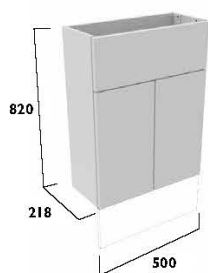

Slim Depth Units

500 Basin Unit

With Fascia/Door Pack & Carcass

- Fascia to be cut on site to suit sanitaryware
- One adjustable shelf
- Soft close hinges
- Removable back panel
- A plinth is required for this unit

Finish	Carcass	Code
Calm		
Gloss White	White	T2SC5C.GW
Gloss Light Grey	Graphite	T2SC5C.GLG
Kona	Graphite	T2SC5C.KN
Legacy		
Linen White	Oak	T2SC5L.LW
Metro Grey	Oak	T2SC5L.MG
Matt Dark Grey	Oak	T2SC5L.MDG
		£324.40

600 Basin Unit

With Fascia/Door Pack & Carcass