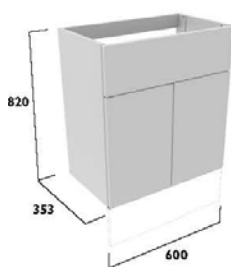

- Fascia to be cut on site to suit sanitaryware
- One adjustable shelf
- Soft close hinges
- Removable back panel
- A plinth is required for this unit

Finish	Carcass	Code
Calm		
Gloss White	White	T3SC6C.GW
Gloss Light Grey	Graphite	T3SC6C.GLG
Kona	Graphite	T3SC6C.KN
Legacy		
Linen White	Oak	T3SC6L.LW
Metro Grey	Oak	T3SC6L.MG
Matt Dark Grey	Oak	T3SC6L.MDG
		£348.30

500 Back To Wall Unit

With Fascia Pack & Carcass