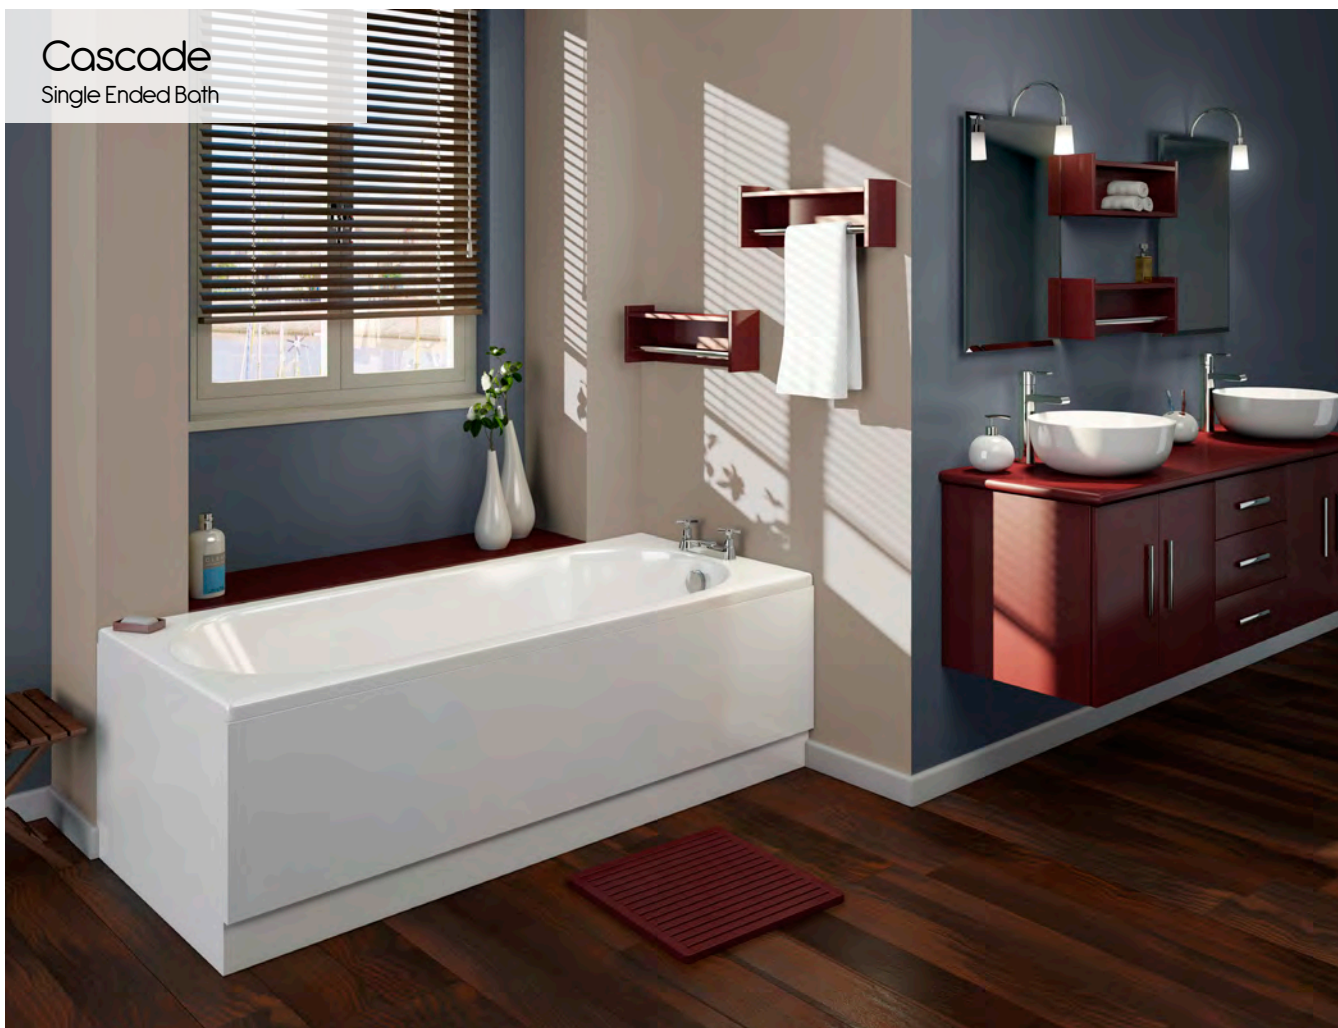

Single Ended Acrylic Baths

Cascade
Single Ended Bath