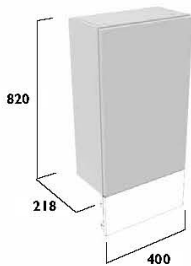

- Soft close hinges
- One adjustable shelf
- Reversible door
- A plinth is required for this unit

Finish	Carcass	Code
Calm		
Gloss White	White	T2FC4C.GW
Gloss Light Grey	Graphite	T2FC4C.GLG
Kona	Graphite	T2FC4C.KN
Legacy		
Linen White	Oak	T2FC4L.LW
Metro Grey	Oak	T2FC4L.MG
Matt Dark Grey	Oak	T2FC4L.MDG
		£284.40