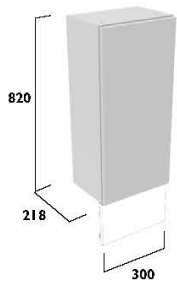

Slim Depth Units

300 Floor Cupboard

With Door Pack & Carcass

- Soft close hinges
- One adjustable shelf
- Reversible door
- A plinth is required for this unit

Finish	Carcass	Code
Calm		
Gloss White	White	T2FC3C.GW
Gloss Light Grey	Graphite	T2FC3C.GLG
Kona	Graphite	T2FC3C.KN
Legacy		
Linen White	Oak	T2FC3L.LW
Metro Grey	Oak	T2FC3L.MG
Matt Dark Grey	Oak	T2FC3L.MDG
		£250.00

400 Floor Cupboard

With Door Pack & Carcass