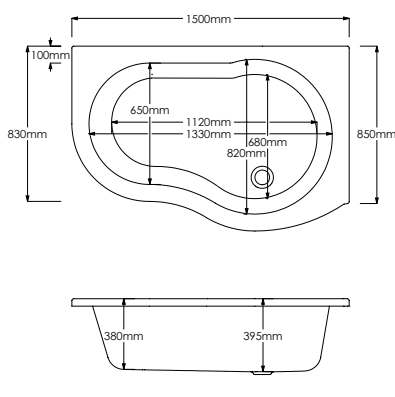

Quebec
Shower Bath

Right Hand Shown

Quebec 1500 x 1000
Right Hand

2 Panel P-Shaped
Glass Screen

Top Views

1500mm Quebec Shower Bath

1500 x 1000 x 565mm - With 2 Panel P-Shaped Glass Screen & Front Panel

Standard 5mm Bath
£650.00