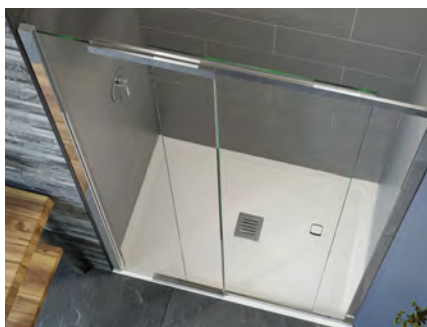

Pinnacle 8

For Plinths & Fascias See Page 93

Introducing the Pinnacle 8 shower doors and enclosures featuring:

- 8mm toughened safety glass
- Lifeshield™ Glass Protection
- 2000mm high
- Concealed fixings throughout
- Easy installation
- 20mm adjustment on all wall profiles