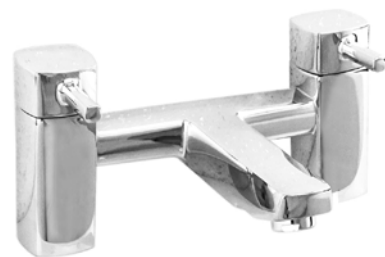

Bath Filler
WYE600

- 10 Year Guarantee*

£125.00

Minimum Recommended Pressure Of 0.5 bar