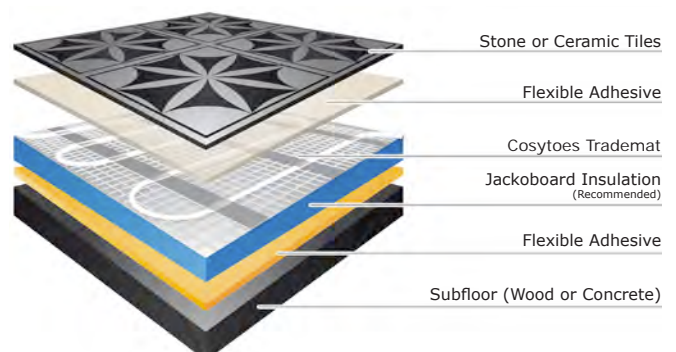

* TradeMat costs approx 1p/with JackoBoard Insulation Board

Board Sizes

	Inc VAT
Jackoboard Plano - 1200 x 600 x 6mm	£18.00
Jackoboard Plano - 1200 x 600 x 10mm	£19.00

Crystal 6mm

Single Door Enclosure

Oceana Crystal Quadrant **Single Door**