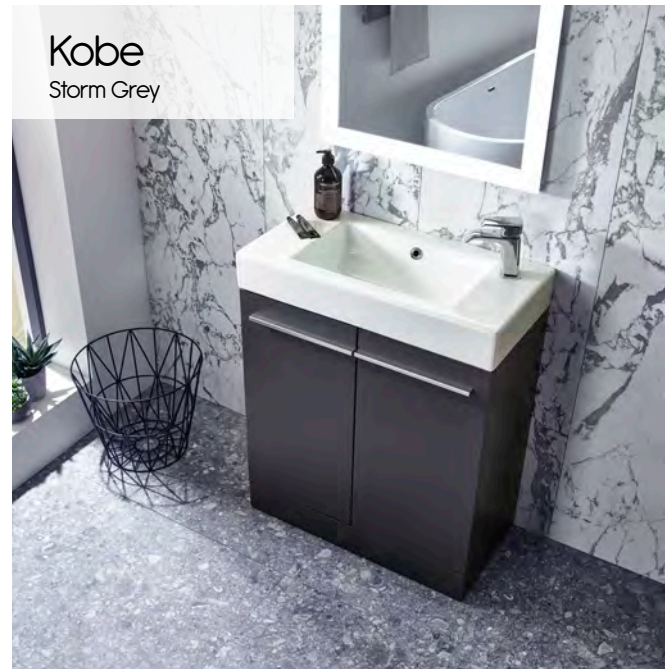

Including Ceramic Basin
700(w) x 429(h) x 420(d)mm

- White Gloss
- Light Grey
- Dark Grey Gloss

£675.50

- Chrome Handle Option

£26.00

900mm Wall Hung Unit

Including Ceramic Basin
900(w) x 429(h) x 420(d)mm

- White Gloss
- Light Grey
- Dark Grey Gloss

£884.00

- Chrome Handle Option

£32.00

10 Year Warranty

Kobe

450mm Freestanding Unit

Including Ceramic Basin
450(w) x 845(h) x 255(d)mm

 White Gloss