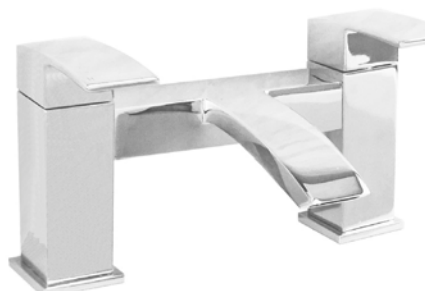

Bath Filler MED600

- 10 Year Guarantee*

£170.00

Minimum Recommended Pressure Of 0.5 bar