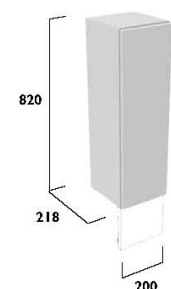

200 Floor Cupboard

With Door Pack & Carcass