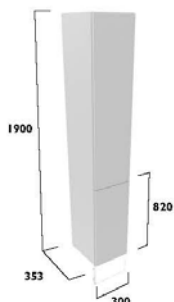

300 Full Height Cupboard

With Door Pack & Carcass

- Soft close hinges
- Two adjustable glass shelves in top section
- One wooden adjustable shelf in base
- A plinth is required for this unit,

Finish	Carcass	Code
Calm		
Gloss White	White	T3FH3C.GW
Gloss Light Grey	Graphite	T3FH3C.GLG
Kona	Graphite	T3FH3C.KN
Legacy		
Linen White	Oak	T3FH3L.LW
Metro Grey	Oak	T3FH3L.MG
Matt Dark Grey	Oak	T3FH3L.MDG
		£516.00