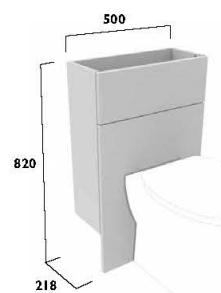

500 Back To Wall Unit

With Fascia Pack & Carcass