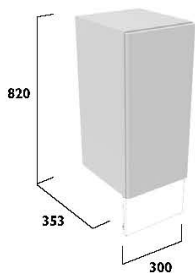

Standard Depth Units

300 Floor Cupboard

With Door Pack & Carcass