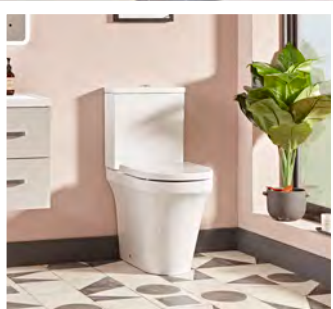

365 x 365 x 505mm

£75.00

Ceramic Round Freestanding Bowl

420 x 420 x 175mm

£125.00

Saturn Sanitaryware Comes With A **20 Year Guarantee**

Aerial

**Comfort Height, Open Back
Close Coupled WC Pan, Cistern
& Soft Close Toilet Seat**