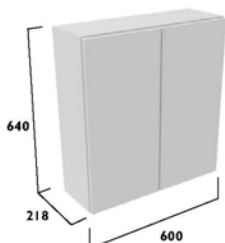

- Soft close hinges
- Reversible door
- Two glass shelves
- Concealed hangers
- Suitable for standard & slim depth units

Finish	Carcass	Code
Calm		
Gloss White	White	TWC6C.GW
Gloss Light Grey	Graphite	TWC6C.GLG
Kona	Graphite	TWC6C.KN
Legacy		
Linen White	Oak	TWC6L.LW
Metro Grey	Oak	TWC6L.MG
Matt Dark Grey	Oak	TWC6L.MDG
		£367.50