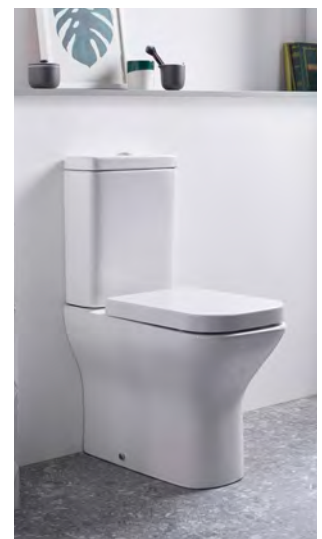

Structure

SB455S

£132.50

Structure Comfort Height Back To Wall Pan