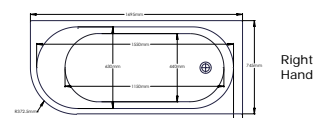

Fully Encapsulated

Hilton

Single Ended Acrylic Bath - No Tapholes

Size	Inc VAT
1500 x 700mm	£259.00
1500 x 700mm *Trojancast*	£365.00
1600 x 700mm	£259.00
1600 x 700mm *Trojancast*	£365.00
1700 x 700mm	£259.00
1700 x 700mm *Trojancast*	£365.00
1700 x 750mm	£339.00
1700 x 750mm *Trojancast*	£442.00
1800 x 800mm	£462.00
1800 x 800mm *Trojancast*	£549.00

Fully Encapsulated

J Shape

Single Ended Acrylic Bath - No Tapholes

Size	Inc VAT
1500 x 750mm Left or Right Hand	£265.00
1500 x 750mm *Trojancast*	£490.00
1700 x 750mm Left or Right Hand	£265.00
1700 x 750mm *Trojancast*	£490.00
J Shape Bath Panel Left or Right Hand	£211.00

Save When Purchased Together	Inc VAT
J Shape 1500mm & J Shape Front Panel	£454.00
J Shape 1500mm *Trojancast* & J Shape Front Panel	£694.00
J Shape 1700mm & J Shape Front Panel	£454.00
J Shape 1700mm *Trojancast* & J Shape Front Panel	£694.00

Right Hand