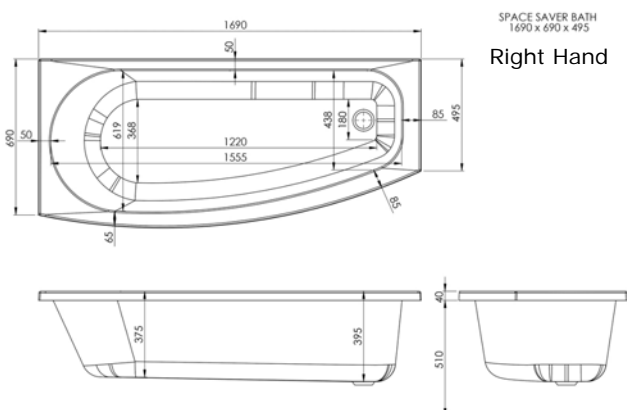

Acrylic Shower Baths

Space Saver Shower Bath

(Available In Left or Right Handed Options)