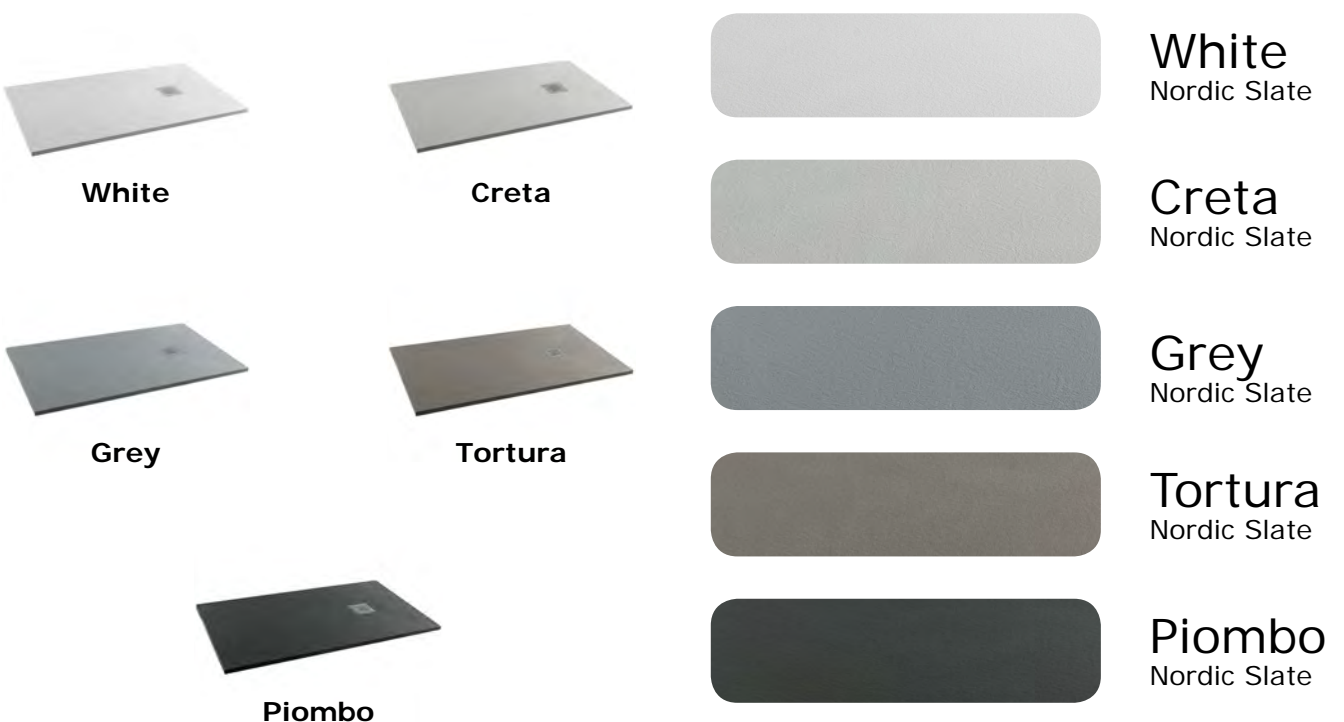

£470.00

£470.00

£530.00

£530.00

£600.00

£17.00

Available Colour Options:

Elements Slimline Shower Trays