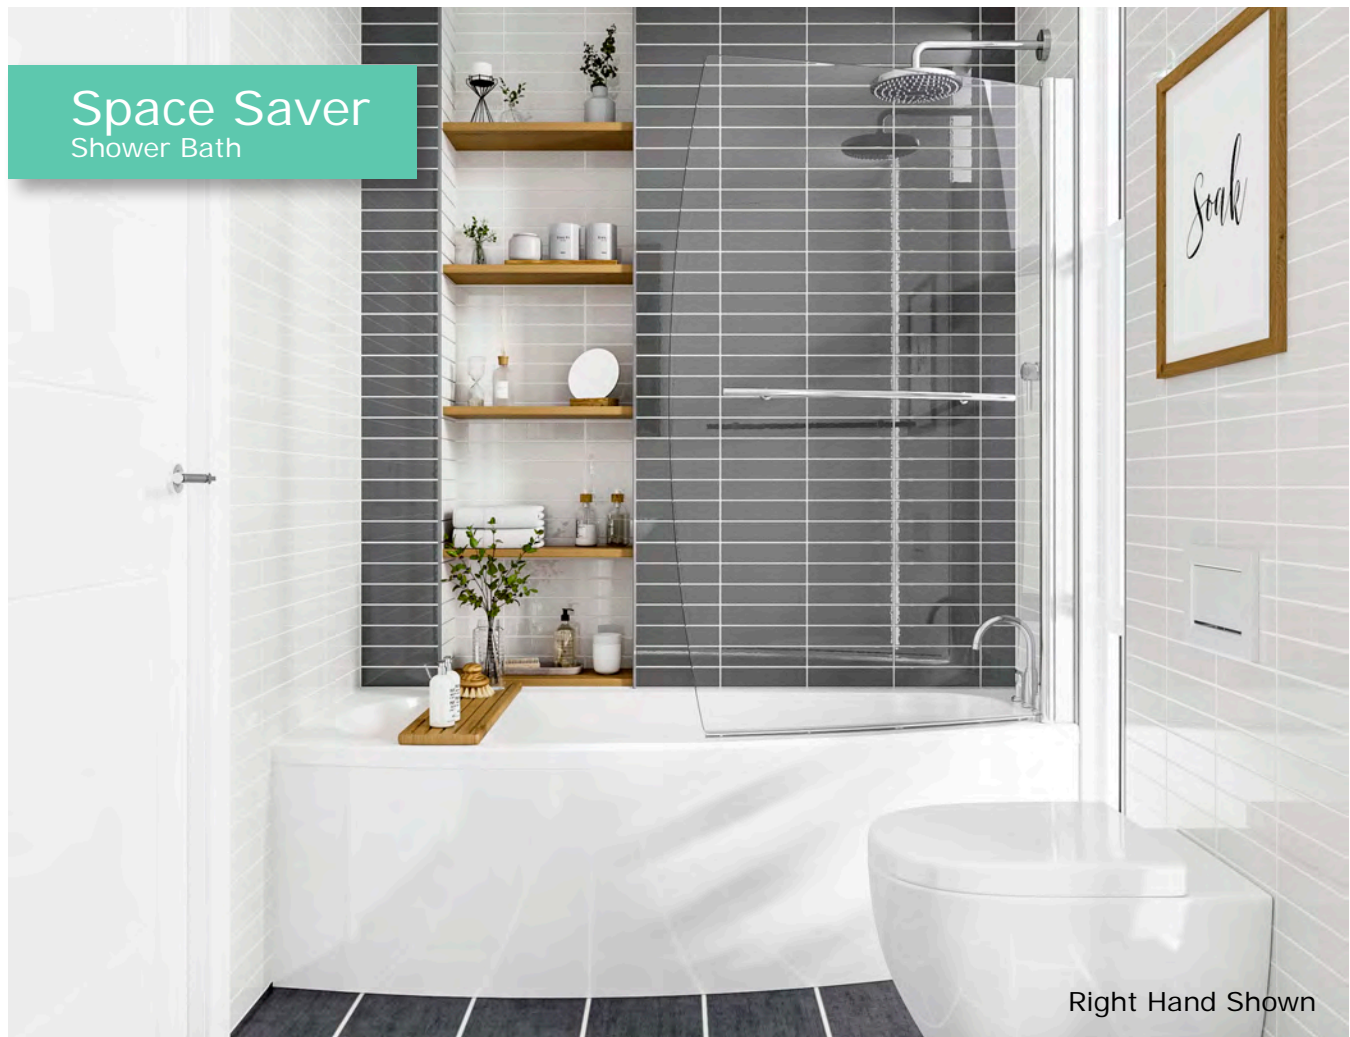

Acrylic Shower Baths

Space Saver Shower Bath

(Available In Left or Right Handed Options)