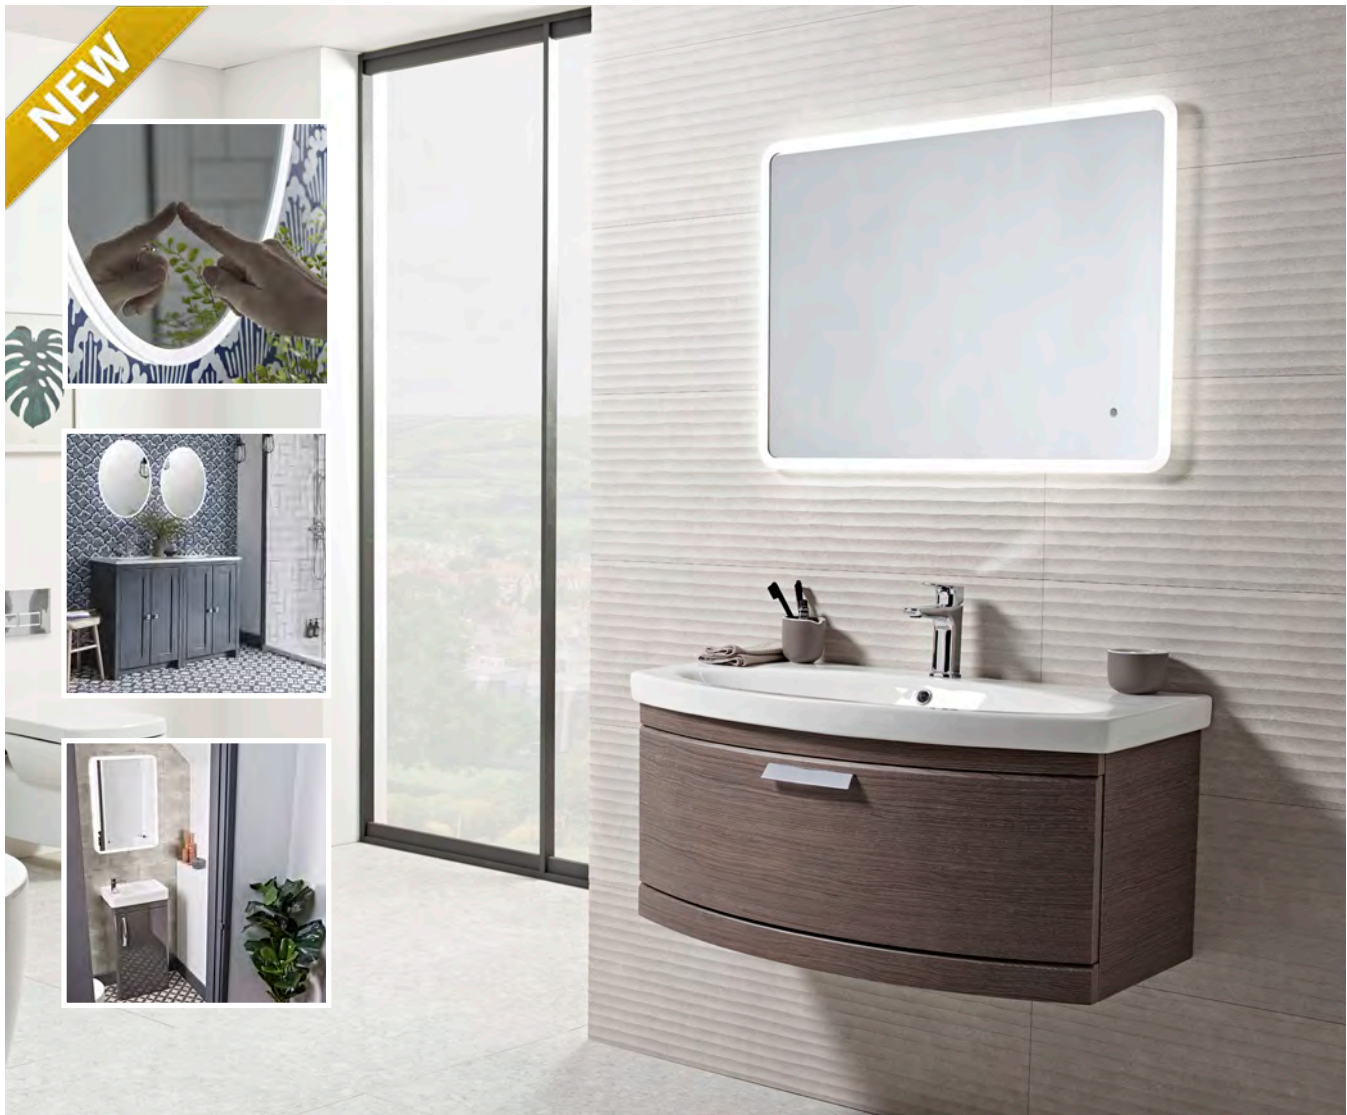

Illuminated Mirrors