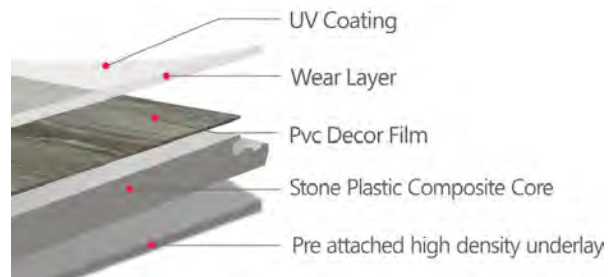

3.8mm Stone Plastic CompositeCore with a protected 0.55mm vinyl wearlayer & a high density (100kg/m3) pre-attached 1.5mm IXPE underlay