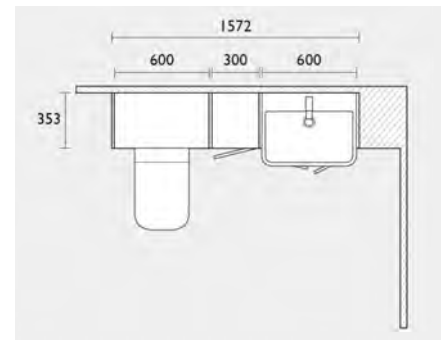

- 600 back to wall WC unit
- Structure back to wall WC & seat
- Vortex cistern
- Traditional dual flush plate
- 300 floor cupboard (oak carcass)
- 600 basin unit (oak carcass)
- Ion semi-countertop basin
- Cheltenham basin mixer
- Hana handles x3
- 600 mirror
- Filler/clad-on end panel x4
- 1880 solid surface worktop (arctic white)
- 1500 plinth (worktop & plinth cut to size)