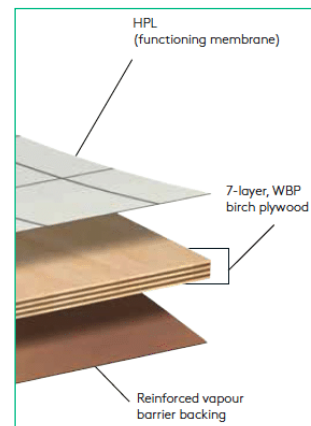

- Easy & quick to install
- Shorter installation time
- Lower fitting cost
- Shorter down time
- No plaster board required
- Eco friendly
- 15 year warranty