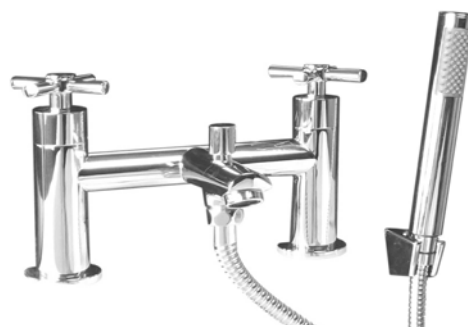

**Bath Shower Mixer & Handset
CLY700**

- 10 Year Guarantee*

£130.00

Minimum Recommended Pressure Of 0.5 bar