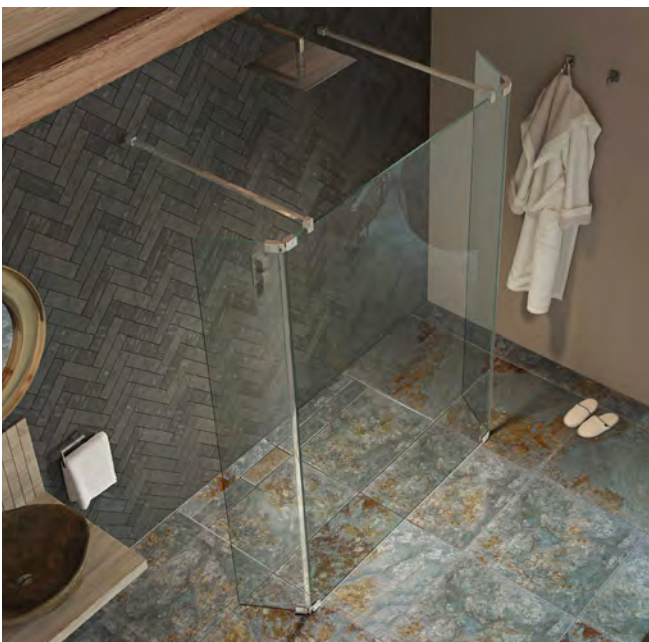

8mm 1200 Panel with 2 x 400 Hinged Deflector Panels