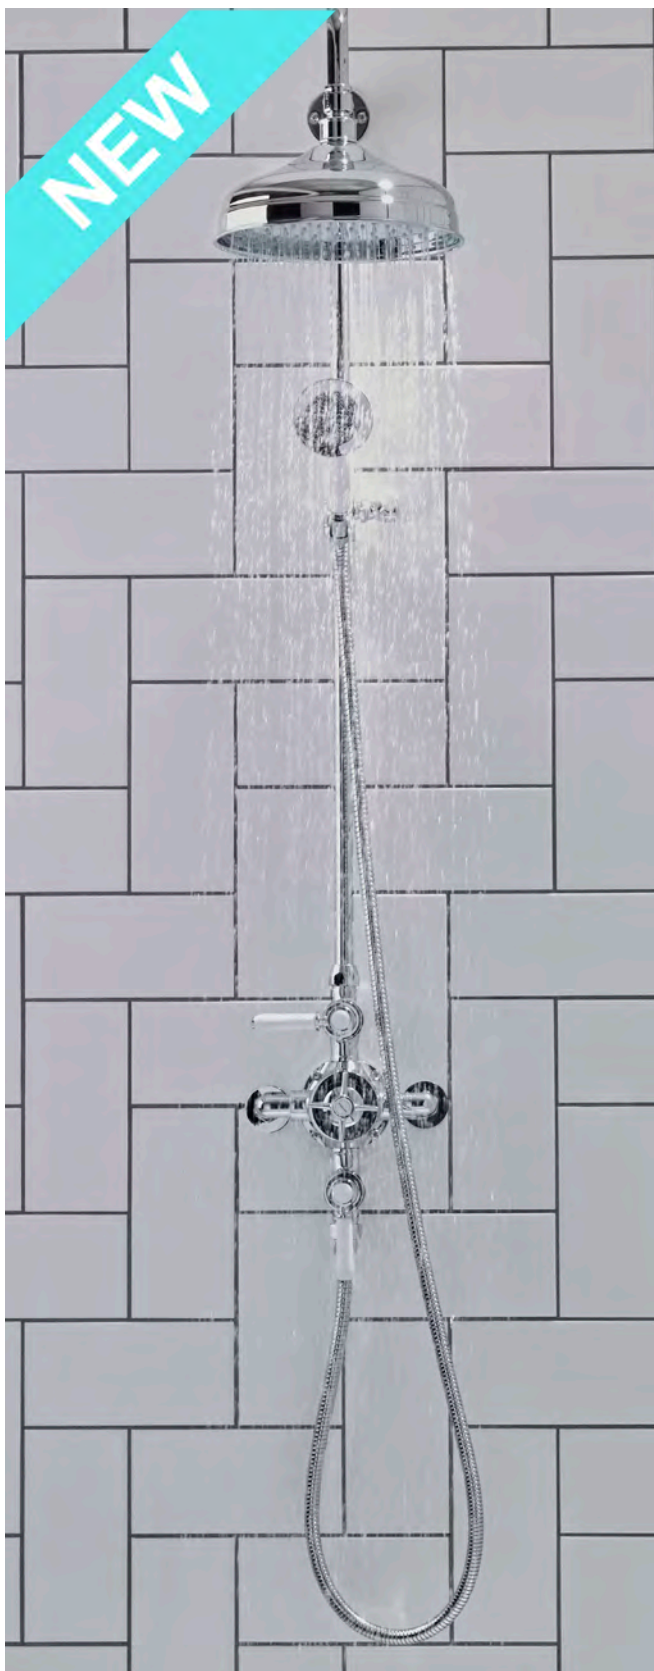

Cheltenham

*10 Year Warranty
2 Years Warranty On All Serviceable Parts
Including Cartridges

SCM1713

Features Include:

- 10 Year Guarantee*
- Built In Limescale Resistance

Minimum Recommended Pressure Of 0.5 bar

Code

Product Description

SCM1713

Cheltenham Exposed Dual Function Thermostatic Shower Valve
With Round Shower Head & Handset.

Inc VAT

£610.00