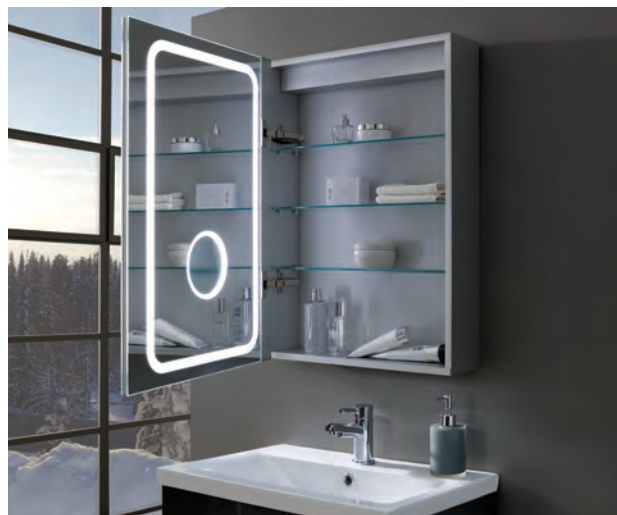

Left Hand Hinged Only

Bliss (2 Door)

L.E.D. Illuminated Mirrored Cabinet.

Features Include: Heated Demister Pad, IP44 and Integrated Power Socket.

Code	Product Description	Inc VAT
MIBLIC6	Bliss Double Door Mirror Cabinet With Soft Close Hinges 600(w) x 700(h) x 126(d)mm	£499.00

Glee (1Door)

L.E.D. Illuminated Mirrored Cabinet.

Features Include: Heated Demister Pad, IP44 and Integrated Power Socket.

Code	Product Description	Inc VAT
MISHIC5	Shine Single Door Mirror Cabinet With Soft Close Hinges 500(w) x 700(h) x 138(d)mm	£465.00