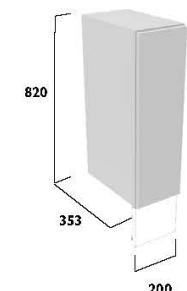

200 Floor Cupboard

With Door Pack & Carcass