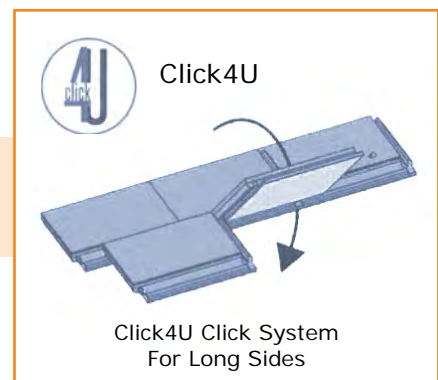

3.8mm Stone Plastic CompositeCore with a protected 0.55mm vinyl wearlayer & a high density (100kg/m3) pre-attached 1.5mm IXPE underlay

Licensed Click Joint

3L TripleLock Click System For Short Sides

Click4U Click System For Long Sides