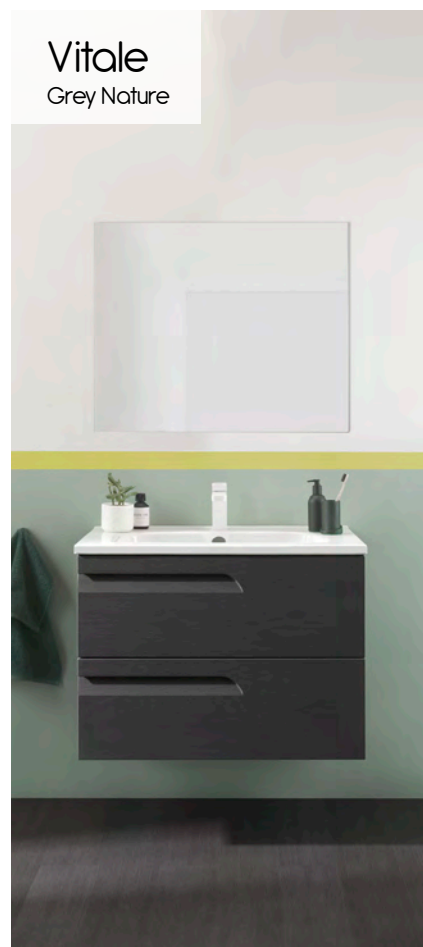

800mm Wall Hung
2 Drawer Unit