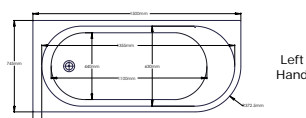

J Shape

Single Ended Acrylic Bath - No Tapholes

Size	Inc VAT
1500 x 750mm Left or Right Hand	£265.00
1500 x 750mm *Trojancast*	£490.00
1700 x 750mm Left or Right Hand	£265.00
1700 x 750mm *Trojancast*	£490.00
J Shape Bath Panel Left or Right Hand	£211.00

Save When Purchased Together	Inc VAT
J Shape 1500mm & J Shape Front Panel	£454.00
J Shape 1500mm *Trojancast* & J Shape Front Panel	£694.00
J Shape 1700mm & J Shape Front Panel	£454.00
J Shape 1700mm *Trojancast* & J Shape Front Panel	£694.00

Left Hand