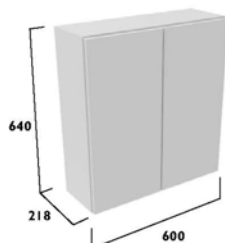

- Soft close hinges
- Reversible door
- Two glass shelves
- Concealed hangers
- Suitable for standard & slim depth units

Finish	Carcass	Code
Calm		
Gloss White	White	TWC6C.GW
Gloss Light Grey	Graphite	TWC6C.GLG
Kona	Graphite	TWC6C.KN
Legacy		
Linen White	Oak	TWC6L.LW
Metro Grey	Oak	TWC6L.MG
Matt Dark Grey	Oak	TWC6L.MDG
		£367.50