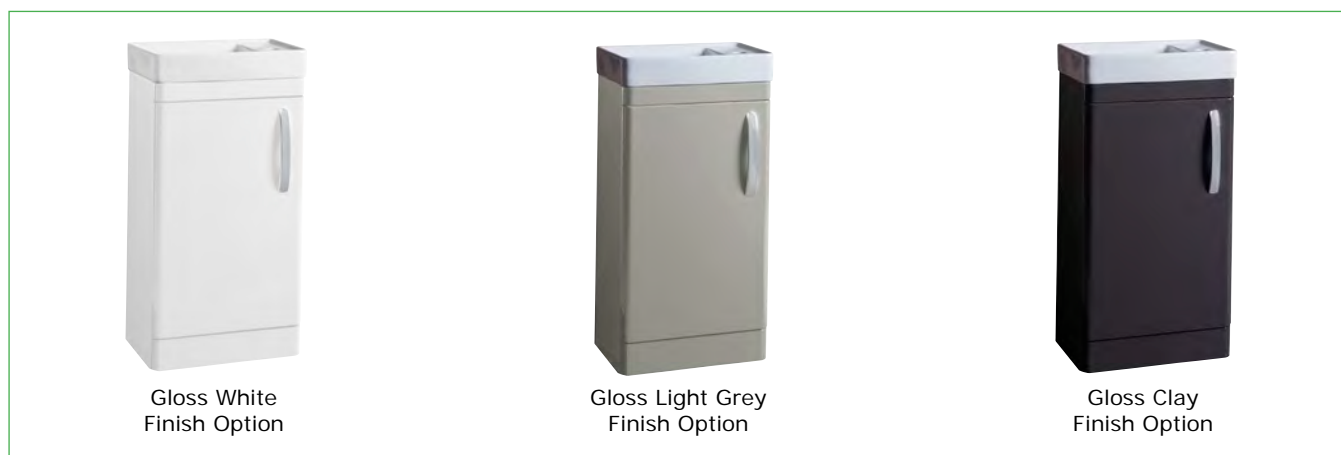

Bathroom Furniture

TAVISTOCK

Compass

10 Year Warranty

Compass
White

Gloss White
Finish Option

Gloss Light Grey
Finish Option

Gloss Clay
Finish Option