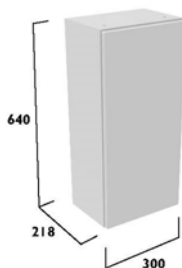

- Soft close hinges
- Reversible door
- Two glass shelves
- Concealed hangers
- Suitable for standard & slim depth units

Finish	Carcass	Code
Calm		
Gloss White	White	TWC3C.GW
Gloss Light Grey	Graphite	TWC3C.GLG
Kona	Graphite	TWC3C.KN
Legacy		
Linen White	Oak	TWC3L.LW
Metro Grey	Oak	TWC3L.MG
Matt Dark Grey	Oak	TWC3L.MDG
		£250.00

600 Wall Cupboard

With Door Pack & Carcass

* Suitable For Standard & Slim Depth Units *