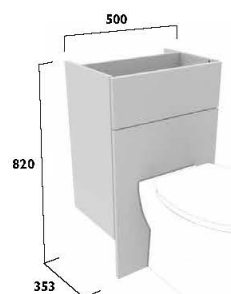

Standard Depth Units

500 Basin Unit

With Fascia/Door Pack & Carcass

- Fascia to be cut on site to suit sanitaryware
- One adjustable shelf
- Soft close hinges
- Removable back panel
- A plinth is required for this unit

Finish	Carcass	Code
Calm		
Gloss White	White	T3SC5C.GW
Gloss Light Grey	Graphite	T3SC5C.GLG
Kona	Graphite	T3SC5C.KN
Legacy		
Linen White	Oak	T3SC5L.LW
Metro Grey	Oak	T3SC5L.MG
Matt Dark Grey	Oak	T3SC5L.MDG
		£324.40

600 Basin Unit

With Fascia/Door Pack & Carcass

- Fascia to be cut on site to suit sanitaryware
- One adjustable shelf
- Soft close hinges
- Removable back panel
- A plinth is required for this unit

Finish	Carcass	Code
Calm		
Gloss White	White	T3SC6C.GW
Gloss Light Grey	Graphite	T3SC6C.GLG
Kona	Graphite	T3SC6C.KN
Legacy		
Linen White	Oak	T3SC6L.LW
Metro Grey	Oak	T3SC6L.MG
Matt Dark Grey	Oak	T3SC6L.MDG
		£348.30

500 Back To Wall Unit

With Fascia Pack & Carcass

- Fascia to be cut on site to suit WC
- Main panel goes to floor
- Front access top fascia
- Can also be used with wall hung WCs when paired with a specifically designed wall hung frame

Finish	Carcass	Code
Calm		
Gloss White	White	T3BW5C.GW
Gloss Light Grey	Graphite	T3BW5C.GLG
Kona	Graphite	T3BW5C.KN
Legacy		
Linen White	Oak	T3BW5L.LW
Metro Grey	Oak	T3BW5L.MG
Matt Dark Grey	Oak	T3BW5L.MDG
		£324.40

600 Back To Wall Unit

With Fascia Pack & Carcass

- Fascia to be cut on site to suit WC
- Main panel goes to floor
- Front access top fascia
- Can also be used with wall hung WCs when paired with a specifically designed wall hung frame

Finish	Carcass	Code
Calm		
Gloss White	White	T3BW6C.GW
Gloss Light Grey	Graphite	T3BW6C.GLG
Kona	Graphite	T3BW6C.KN
Legacy		
Linen White	Oak	T3BW6L.LW
Metro Grey	Oak	T3BW6L.MG
Matt Dark Grey	Oak	T3BW6L.MDG
		£348.30

200 Floor Cupboard

With Door Pack & Carcass