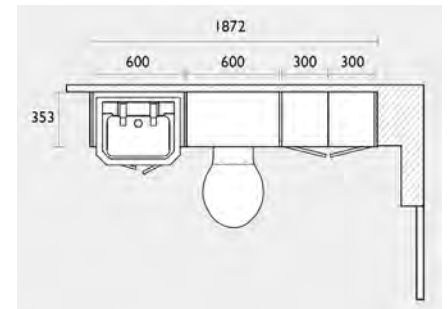

Wall Cabinets
300 / 600

600 Mirror
Other mirror options
also available

Basin Units
500 / 600

Floor Units
200 / 300 / 400

Back To Wall Units
500 / 600

Full Height Unit
300