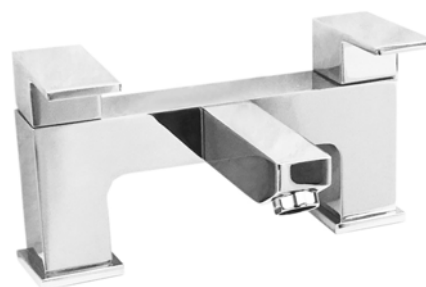

Tyne

10 Year Warranty

Chrome Finish

*12 Months Warranty On Cartridges

**Basin Mono With Sprung Waste
TYN500**

- 10 Year Guarantee*

£90.00

Minimum Recommended Pressure Of 0.2 bar