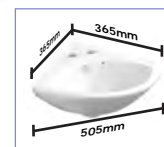

Corner Basin

2 Taphole

365 x 365 x 505mm

£75.00